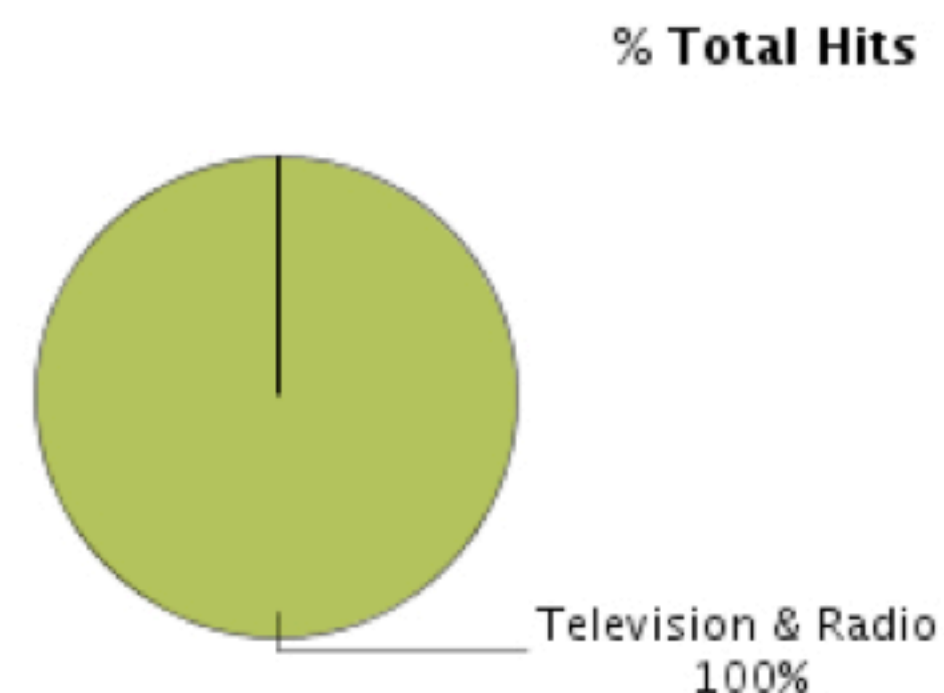

Client: Bench.

Publication: *The Ellen DeGeneres Show*

Date: February 15, 2011

Audience: 2,538,5000

Totals:	
Audience:	2,538,500
Hits:	1
Duration:	00:02:13

Bench
 02/14/2011 - 02/15/2011

Television and Radio